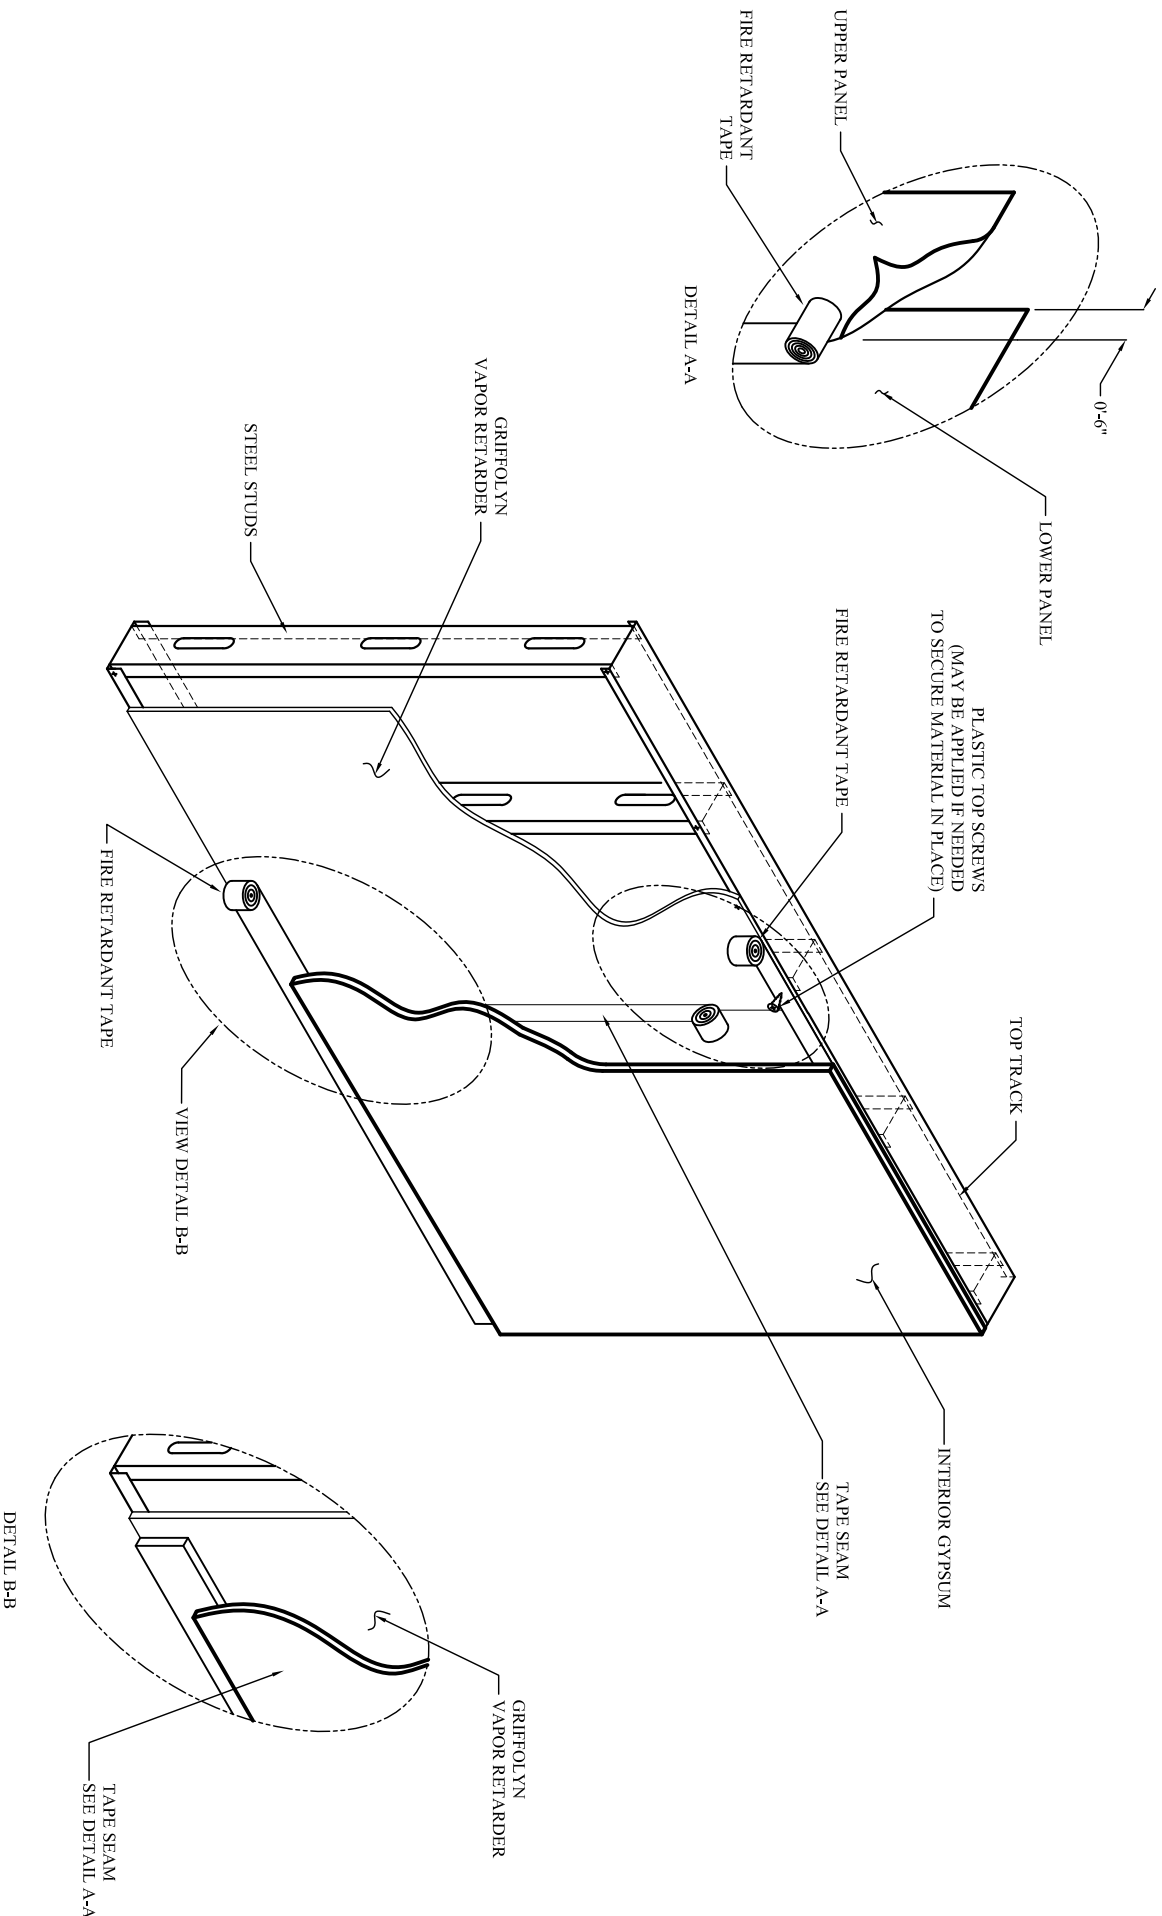

REF
INDUSTRIES, INC

Detail - Fire Retardant Vapor Retarder

WALL DETAIL (3) - VAPOR RETARDER RC 02-9-11.dwg

NOTE: This document provides information related to the installation of "Fabtape" and related components. The information provided is recommended options for securing a Griffolyn vapor retarder on an interior wall. The orientation or location of Griffolyn vapor retarders in a wall construction is as specified by the architect or specifier.